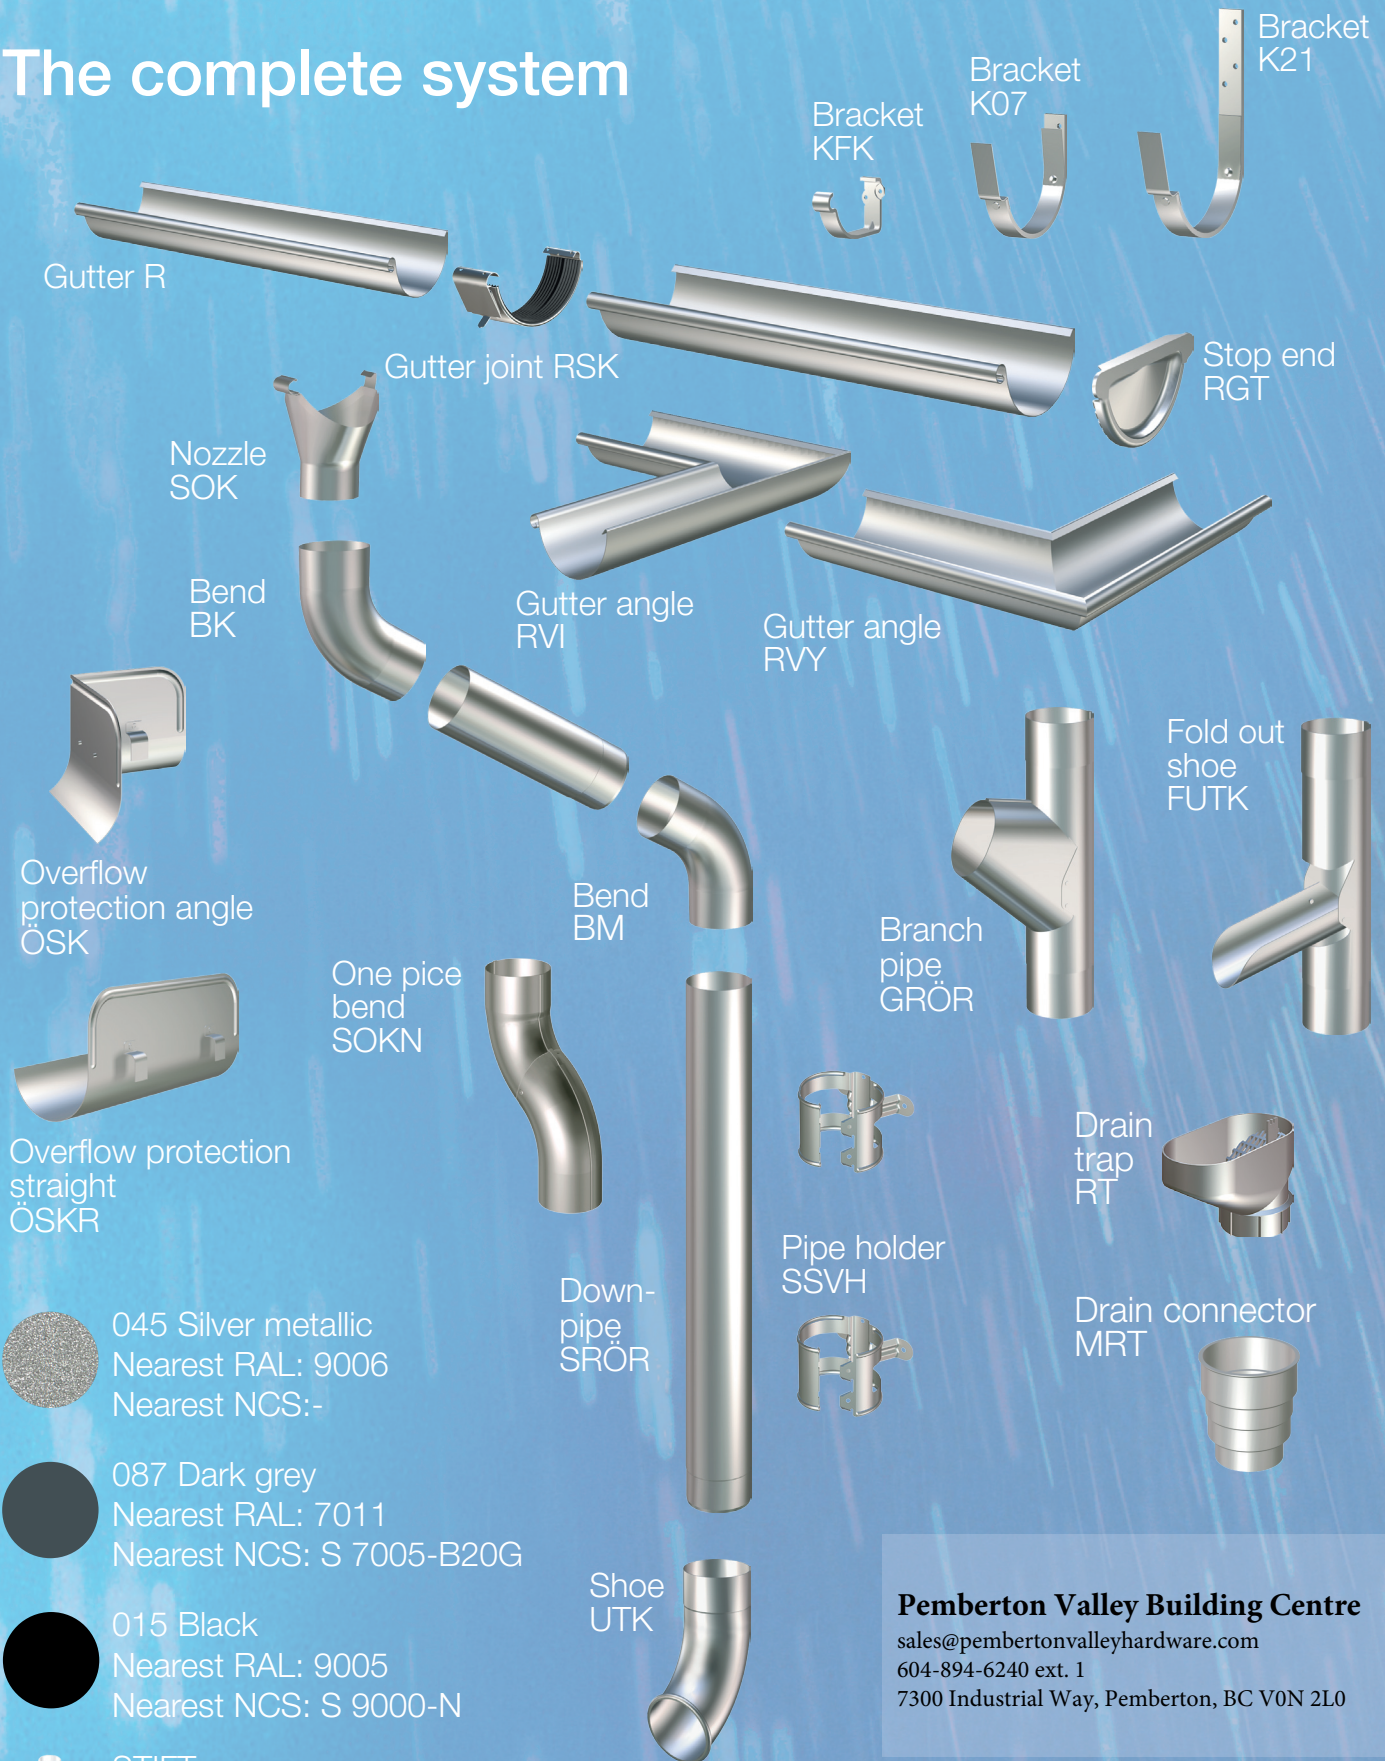

The complete system

045 Silver metallic
Nearest RAL: 9006
Nearest NCS:-

087 Dark grey
Nearest RAL: 7011
Nearest NCS: S 7005-B20G

015 Black
Nearest RAL: 9005
Nearest NCS: S 9000-N

STIFT
Touch up paint with applicator brush